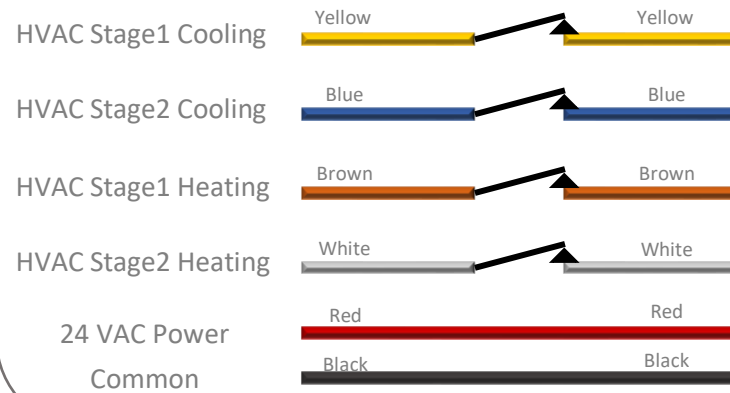

## SimplRelays 30A-Dual Channel