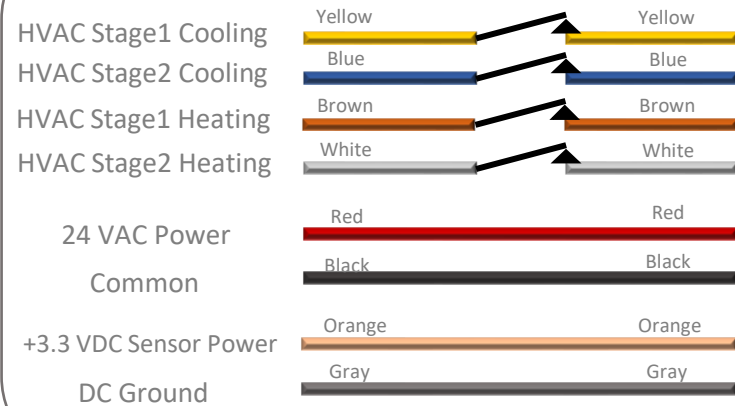

## SimplRelays 30A-Dual Channel

## SimplRelays 30A-Single Channel