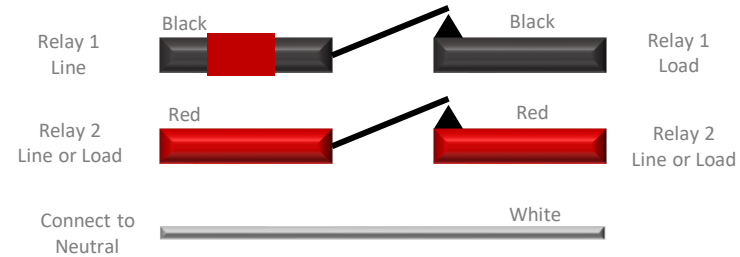

## SimplRelays 30A-Dual Channel