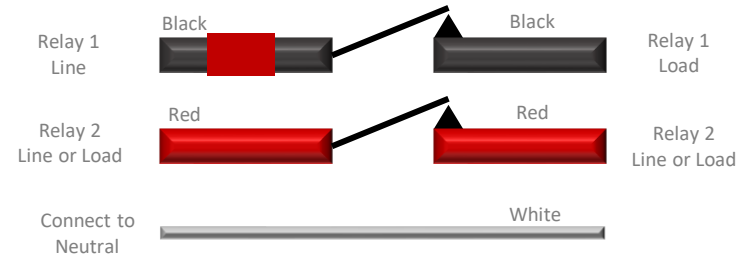

SimplRelays Quick Start Guide

SimplRelays 2A: HVAC Controls

SimplRelays 30A-Dual Channel

SimplRelays 30A-Single Channel