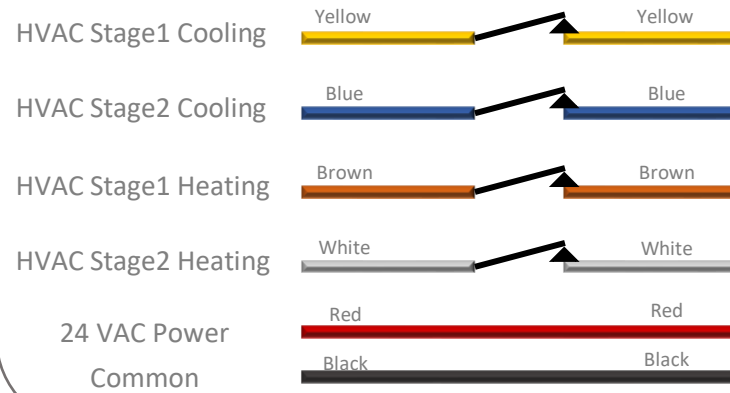

SimplRelays Quick Start Guide

SimplRelays 2A: HVAC Controls

SimplRelays 30A-Dual Channel

SimplRelays 30A-Single Channel