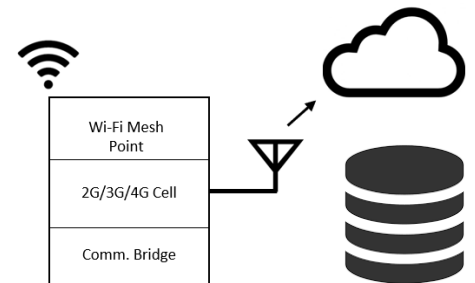

SimplMeter

Energy and Power Measurement

SimplMeter is a real-time energy and power measurement device for electricity. It is most often used as a decision-making device for optimizing energy consumption and minimizing electricity expenses while at the same time presenting a real-time picture of the pattern of energy consumption or energy generation.

Applications

- Energy Measurement and Reporting
- Automated load shedding in Demand-Response applications
- Demand shaving and Time-of-Use (TOU) arbitrage
- Solar only or solar + energy storage self-supply
- Micro-grid and Backup power
- Utility ancillary services

Key Differentiators

- Available for single-phase, split phase or 3-phase commercial applications
- Connects to the Internet using Wi-Fi or 4G cellular connections.
- Available in single or dual-channel configurations.
- Dual channel units are generally used to measure overall electricity consumption and renewable energy generation simultaneously.
- All real-time data is stored and analyzed and is accessible using SimplWeb.